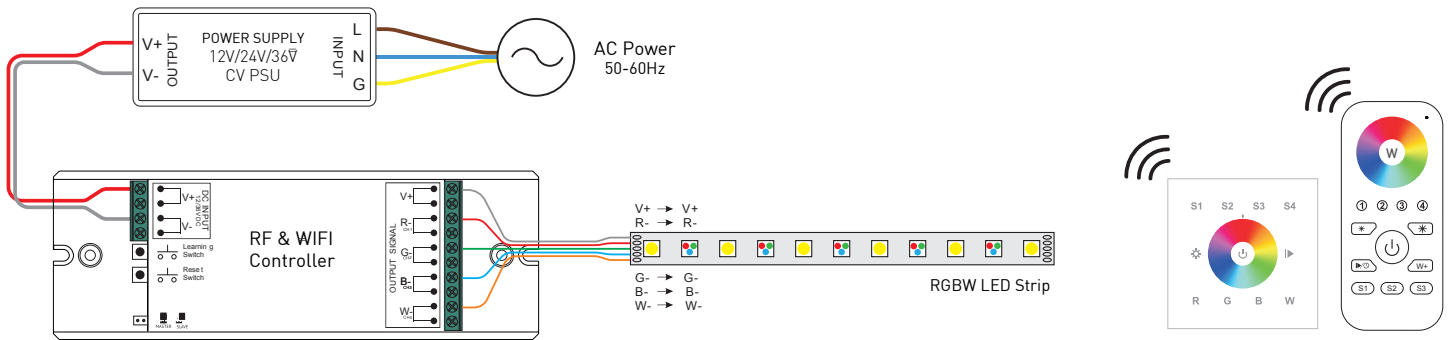

BRILUMEN DATA SHEET

OPÇÕES DE CONTROLO PARA FITAS LED

RGBW

TUNABLE WHITE

ORDER OPTIONS

OPÇÕES DE ENCOMENDA

PRODUCT CODE	DESCRIPTION	VOLTAGE	CHANNEL	CURRENT/CHANNEL	POWER 12V	POWER 24V	SIZE LxWxH
8012-0061	Dimmer RF	12V/24VDC	2-4	8 A/ch	384W	768W	170x59x29mm

Power supply and Control Unit not included.
Fonte de alimentação e unidade de controle não incluídas.

TUNABLE WHITE

BRILUMEN DATA SHEET

DIMMING CONTROL

REMOTE CONTROL
WALL CONTROL

WALL CONTROL
CONTROLO DE PAREDE

REMOTE CONTROL
CONTROLO REMOTO

ORDER OPTIONS OPÇÕES DE ENCOMENDA

PRODUCT CODE	DESCRIPTION	SIZE LxWxH
8012-0068	Remote control RF for Tunable White LED strip	120x55x17mm
8012-0075	Wall control RF for Tunable White LED strip	86x86x29,1mm
8012-0067	Remote control RF for RGBW LED strip	120x55x17mm
8012-0069	Wall control RF for RGBW LED strip	86x86x29,1mm