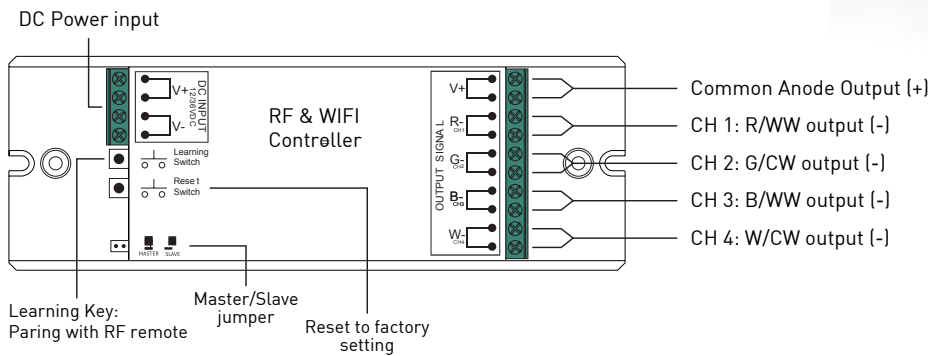

BRILUMEN DATA SHEET

OPÇÕES DE CONTROLO PARA FITAS LED

RGBW

TUNABLE WHITE

ORDER OPTIONS

OPÇÕES DE ENCOMENDA

PRODUCT CODE	DESCRIPTION	VOLTAGE	CHANNEL	CURRENT/CHANNEL	POWER 12V	POWER 24V	SIZE LxWxH
8012-0061	Dimmer RF	12V/24VDC	2-4	8 A/ch	384W	768W	170x59x29mm

Power supply and Control Unit not included.
Fonte de alimentação e unidade de controle não incluídas.

TUNABLE WHITE

BRILUMEN DATA SHEET

DIMMING CONTROL

REMOTE CONTROL
WALL CONTROL

WALL CONTROL
CONTROLO DE PAREDE

REMOTE CONTROL
CONTROLO REMOTO

ORDER OPTIONS OPÇÕES DE ENCOMENDA

PRODUCT CODE	DESCRIPTION	SIZE LxWxH
8012-0068	Remote control RF for Tunable White LED strip	120x55x17mm
8012-0075	Wall control RF for Tunable White LED strip	86x86x29,1mm
8012-0067	Remote control RF for RGBW LED strip	120x55x17mm
8012-0069	Wall control RF for RGBW LED strip	86x86x29,1mm