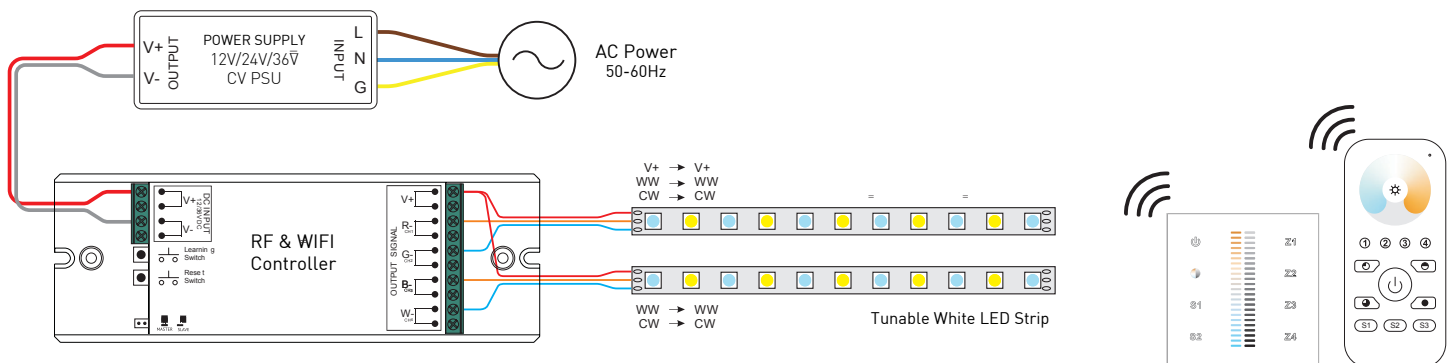

BRILUMEN DATA SHEET

OPÇÕES DE CONTROLO PARA FITAS LED

RGBW

TUNABLE WHITE

ORDER OPTIONS

OPÇÕES DE ENCOMENDA

PRODUCT CODE	DESCRIPTION	VOLTAGE	CHANNEL	CURRENT/CHANNEL	POWER 12V	POWER 24V	SIZE LxWxH
8012-0061	Dimmer RF	12V/24VDC	2-4	8 A/ch	384W	768W	170x59x29mm

Power supply and Control Unit not included.
Fonte de alimentação e unidade de controle não incluídas.

TUNABLE WHITE

BRILUMEN DATA SHEET

DIMMING CONTROL

REMOTE CONTROL
WALL CONTROL

WALL CONTROL
CONTROLO DE PAREDE

REMOTE CONTROL
CONTROLO REMOTO

ORDER OPTIONS OPÇÕES DE ENCOMENDA

PRODUCT CODE	DESCRIPTION	SIZE LxWxH
8012-0068	Remote control RF for Tunable White LED strip	120x55x17mm
8012-0075	Wall control RF for Tunable White LED strip	86x86x29,1mm
8012-0067	Remote control RF for RGBW LED strip	120x55x17mm
8012-0069	Wall control RF for RGBW LED strip	86x86x29,1mm